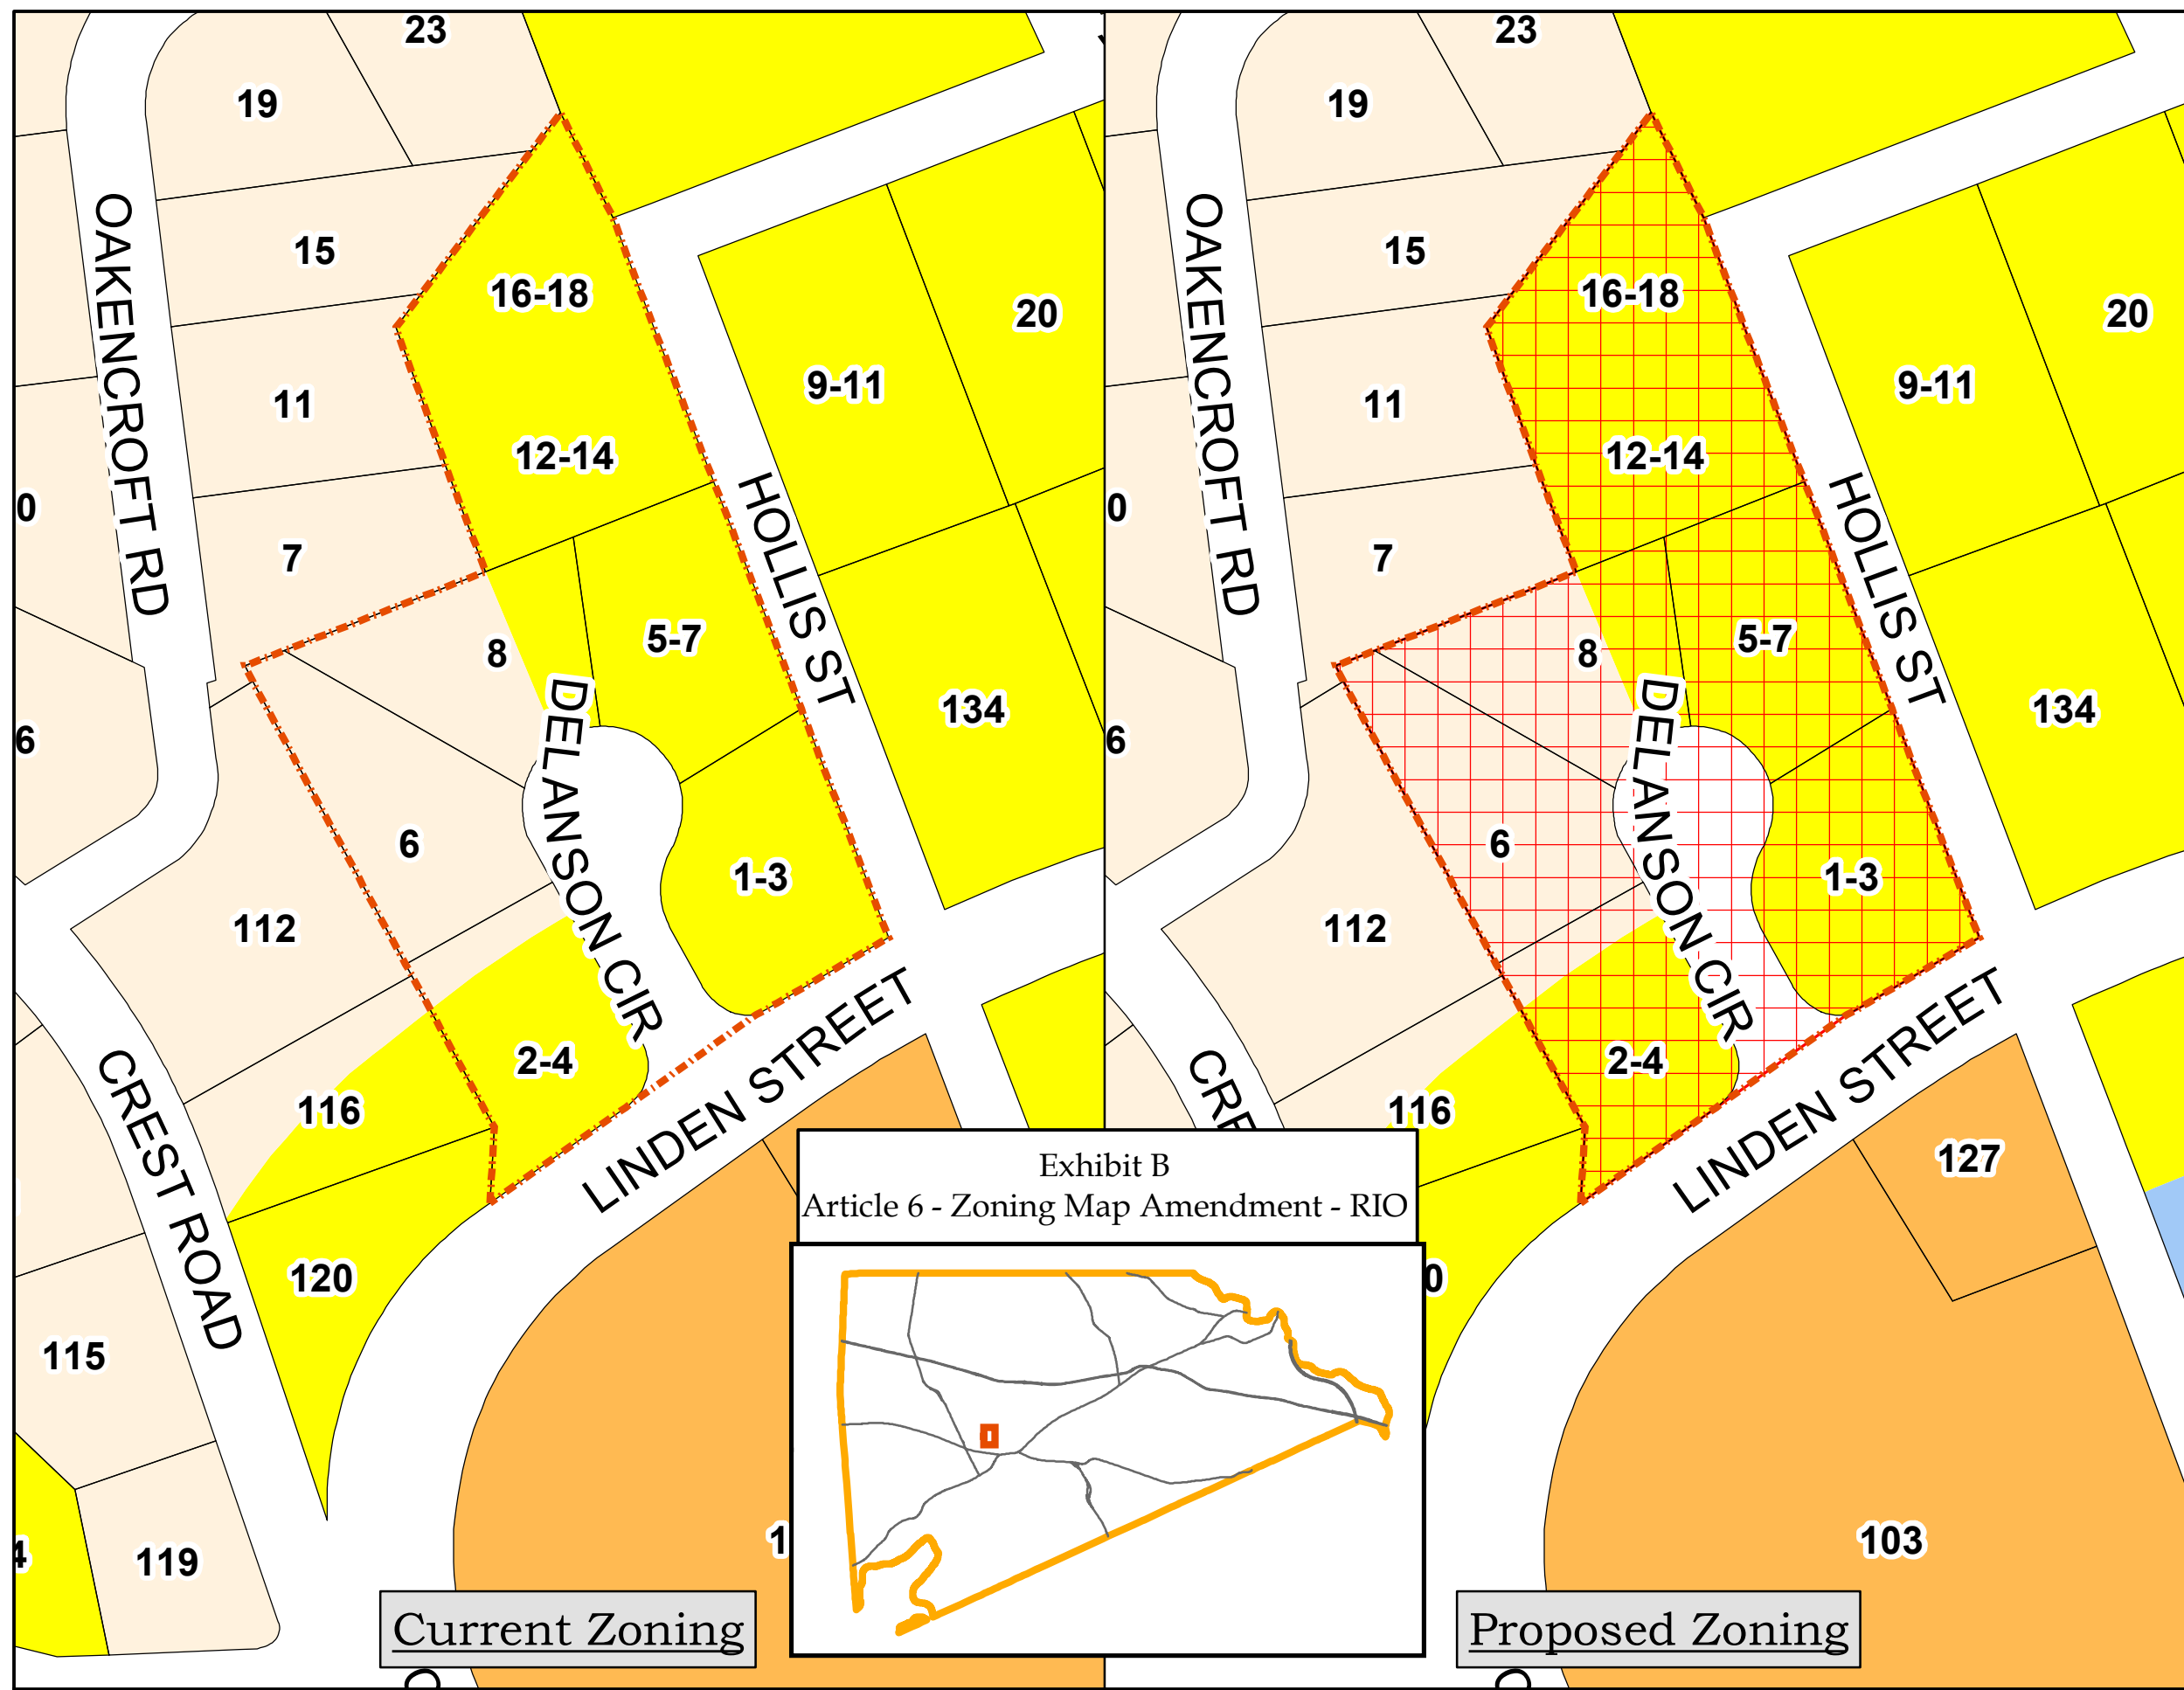

Legend

Affected Area

Parcels

Zoning Districts

General Residence

Industrial

Limited Residence

Single Residence
10

Zoning Overlay Districts

Residential

Incentive Overlay
District

Exhibit B
Article 6 - Zoning Map Amendment - RIO

Current Zoning

Proposed Zoning

Prepared by the Town of Wellesley
Planning Department on April 30, 2019

1:1,000