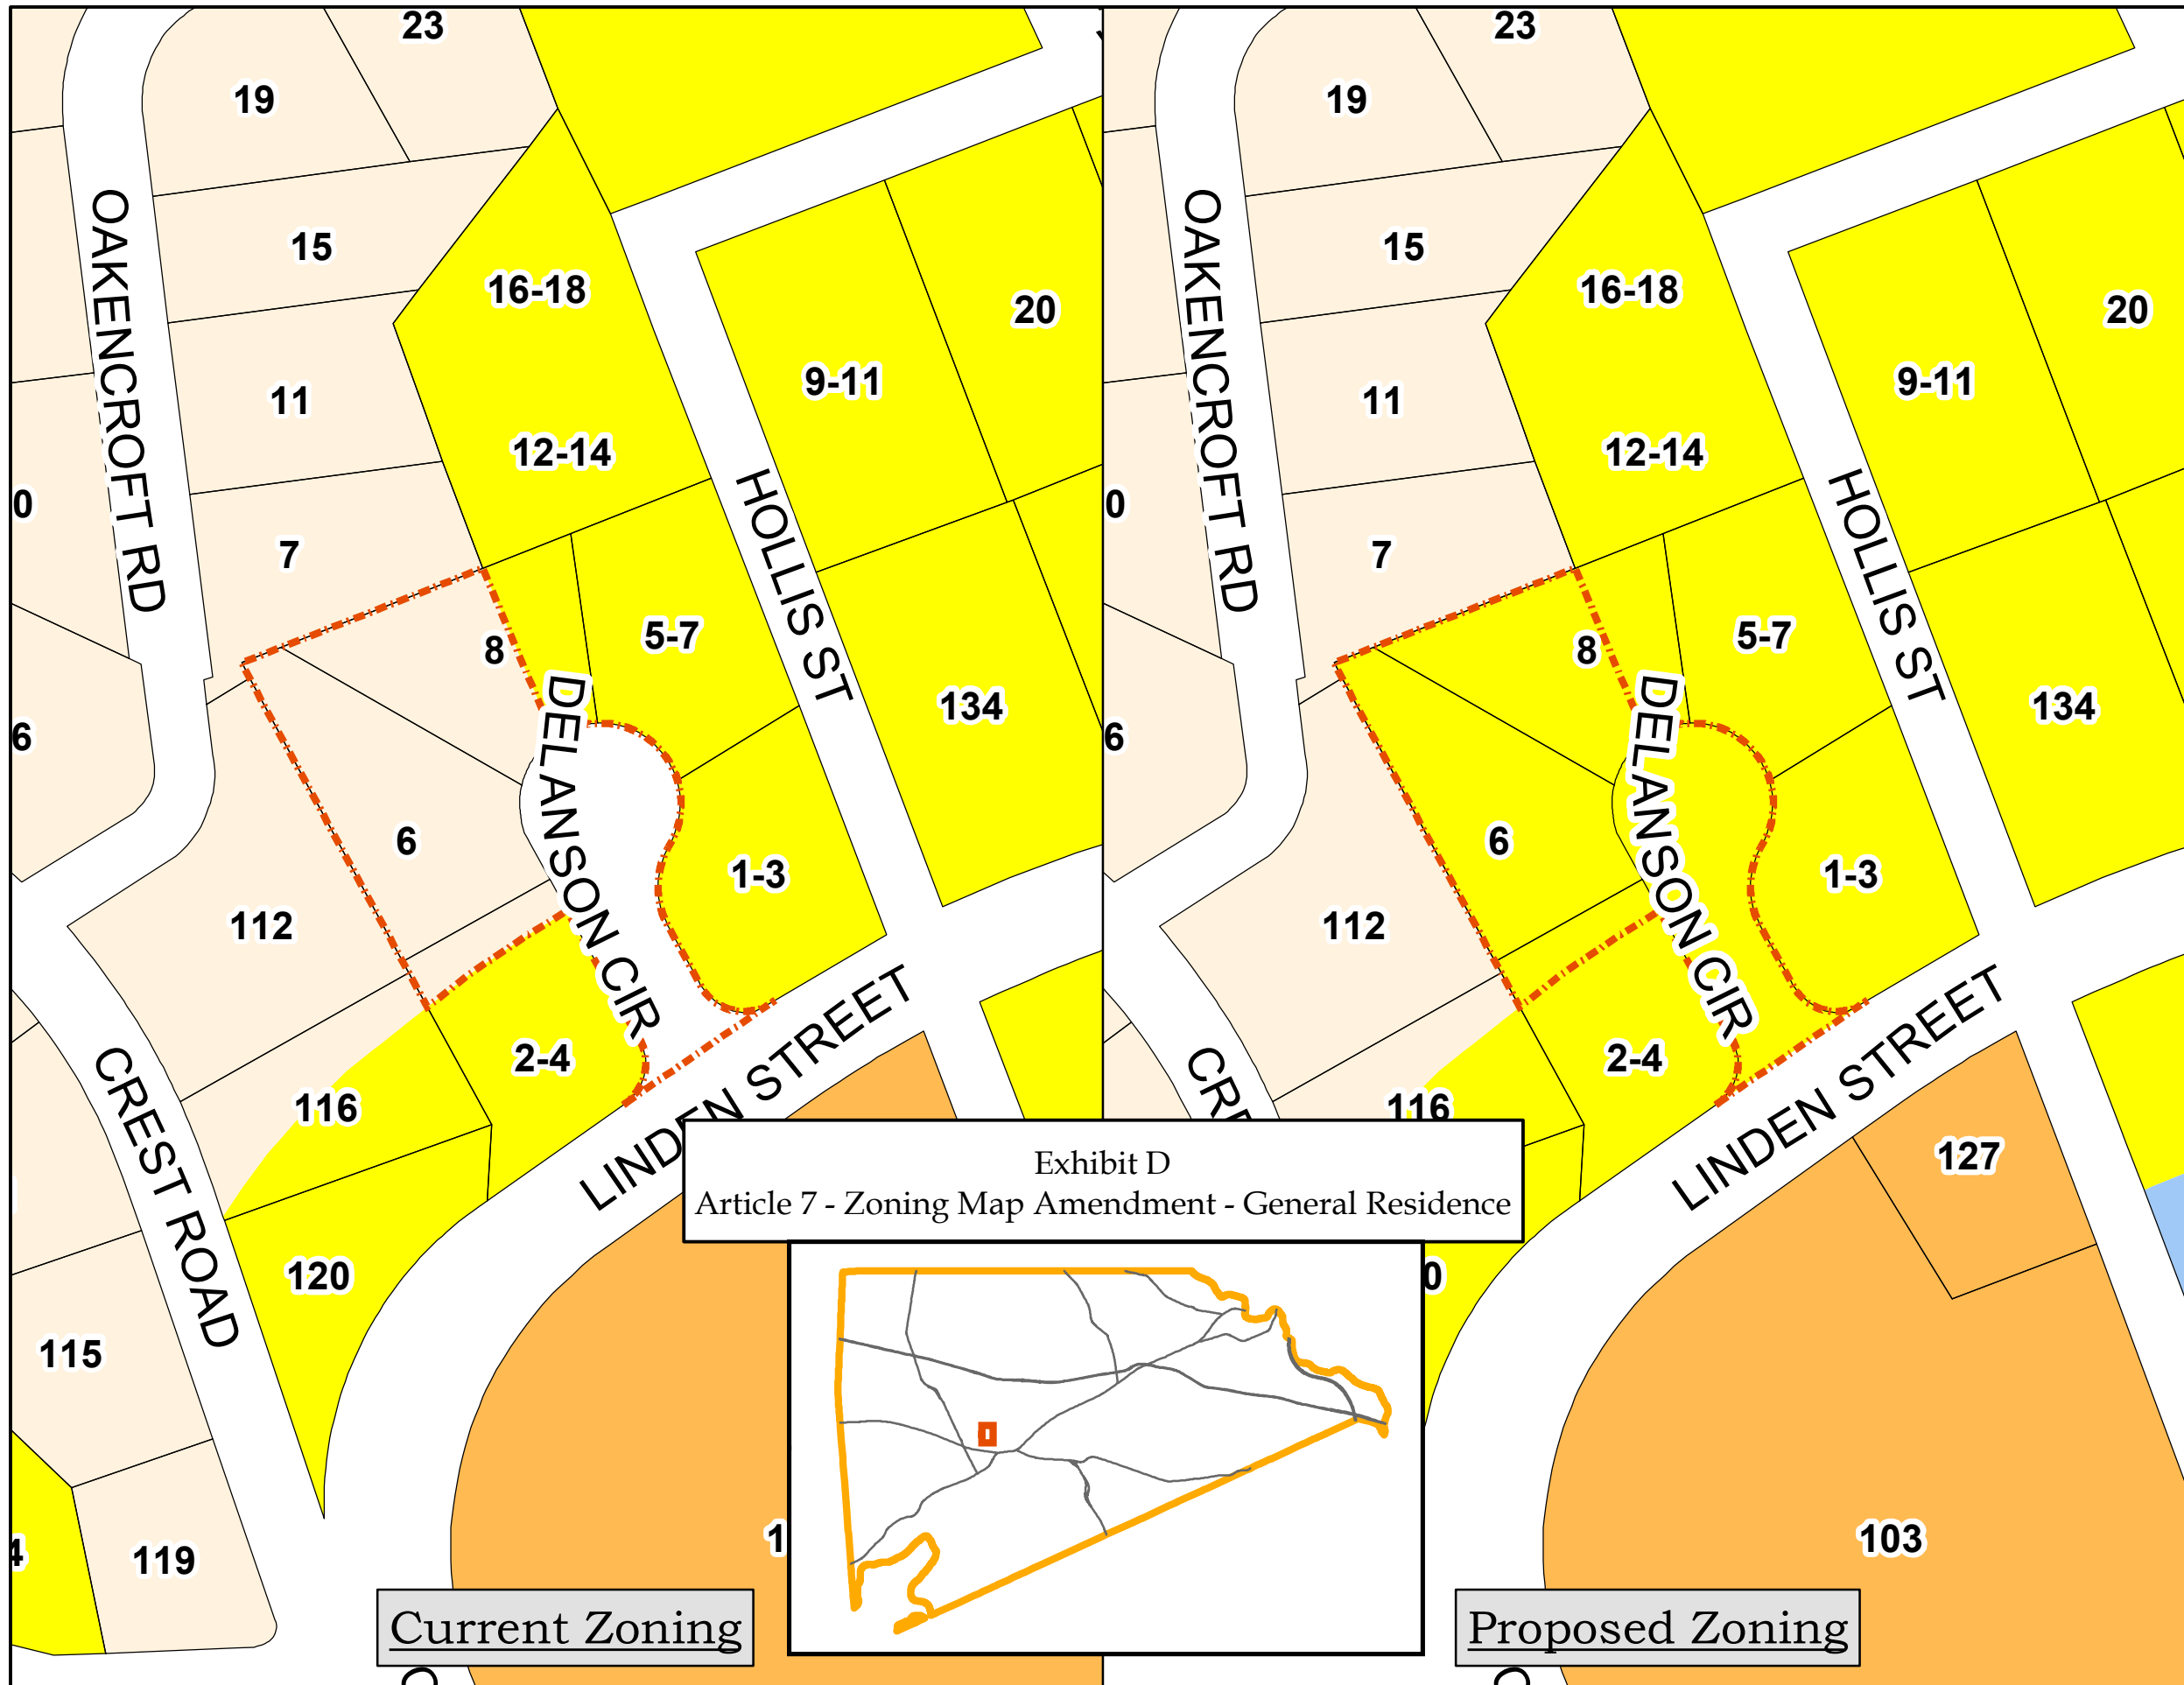

Legend

Affected Area

Parcels

Zoning Districts

General Residence

Industrial

Limited Residence

Single Residence
10

Exhibit D
Article 7 - Zoning Map Amendment - General Residence

Current Zoning

Proposed Zoning

Prepared by Town of Wellesley
Planning Department on April 30, 2019

1:1,000