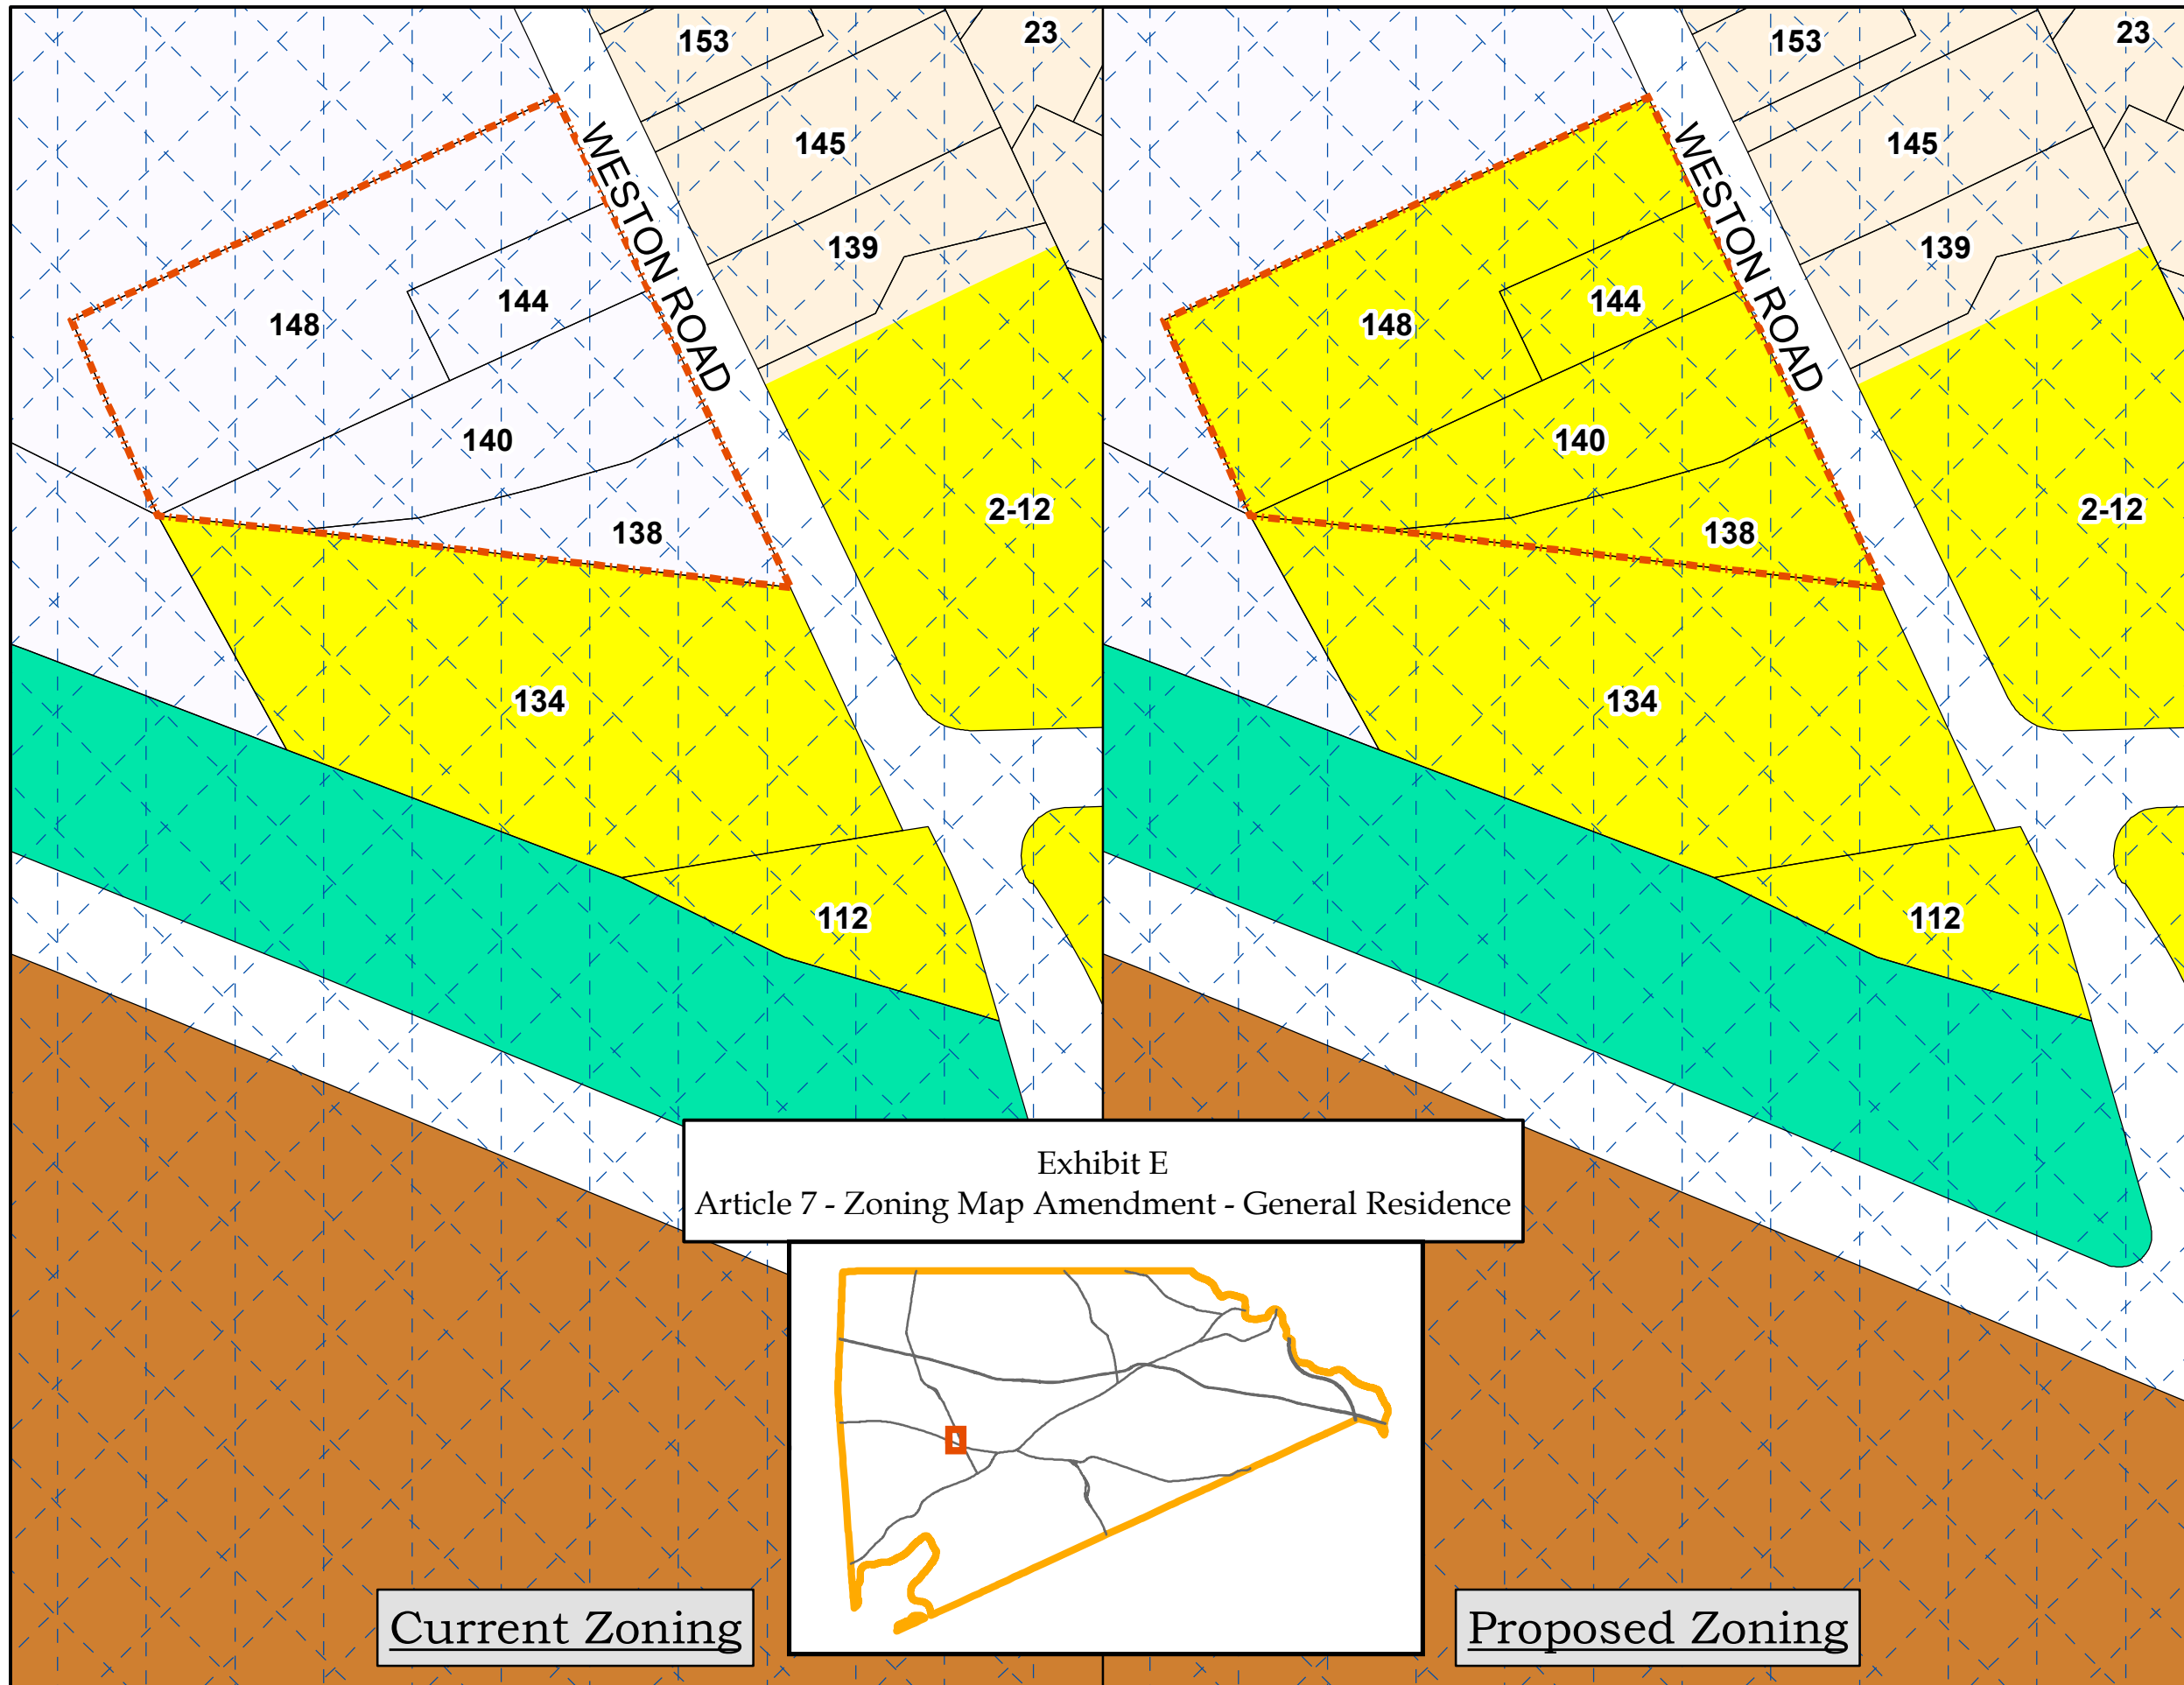

Legend

- Affected Area
- Parcels
- Zoning Districts**
 - Educational
 - General Residence
 - Single Residence 10
 - Single Residence 15
 - Transportation
- Zoning Overlay Districts**
 - Water Supply Protection District

Current Zoning

Proposed Zoning

Prepared by Town of Wellesley
Planning Department on April 30, 2019

1:1,250