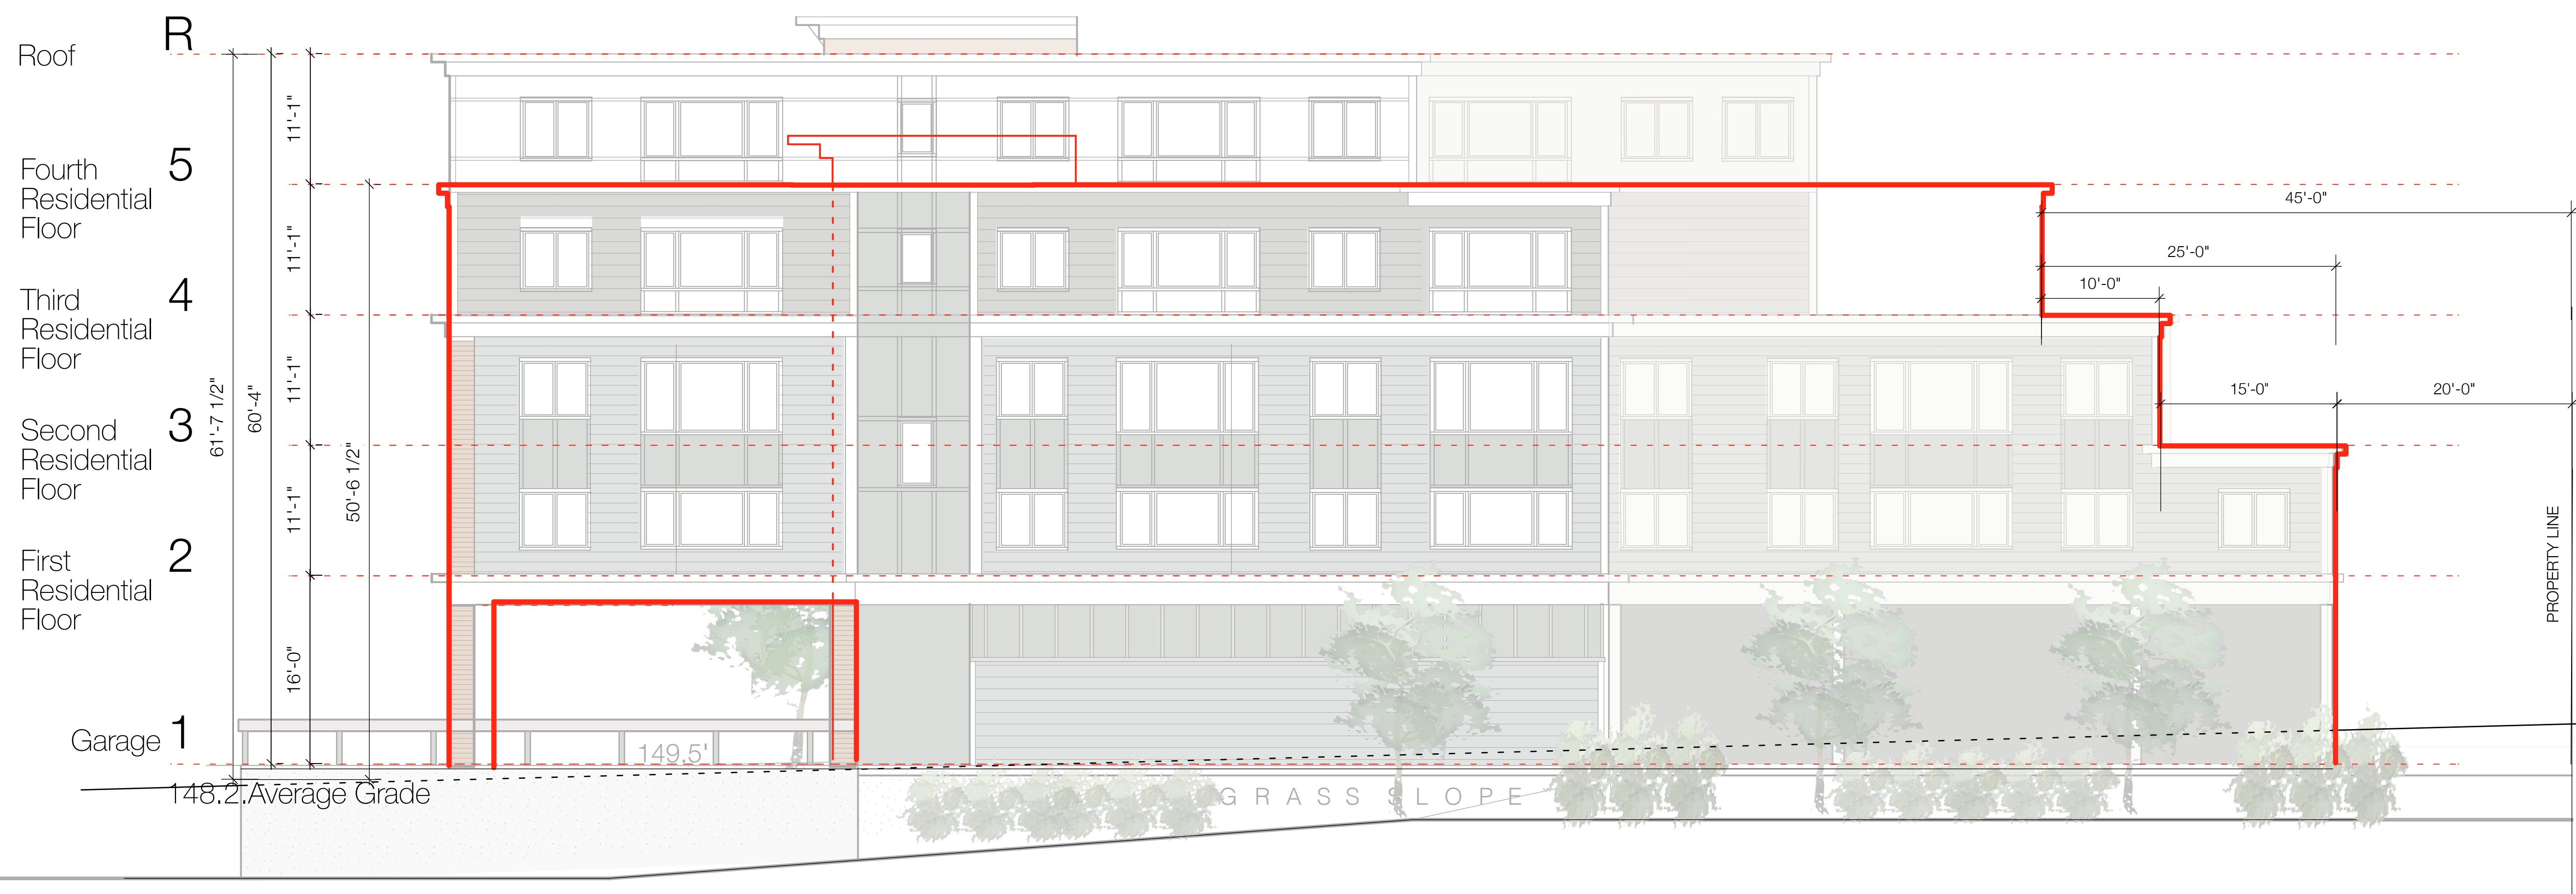

Grazado Velleco Architects
 Little Harbor
 Marblehead, MA 01945

APPLICANT
 680 Worcester Road, LLC
 J Derenzo Properties
 43 Charles Street
 Needham, Ma 02494

ADDRESS
 680 Worcester Street
 Wellesley, MA

ELEVATIONS
 RESIDENTIAL LEVEL
 Date 11.14.17
 SCALE: 1/8"=1'-0"
 Rev 5.21.19
 Rev 1.28.19

A7

South Elevation

North Elevation