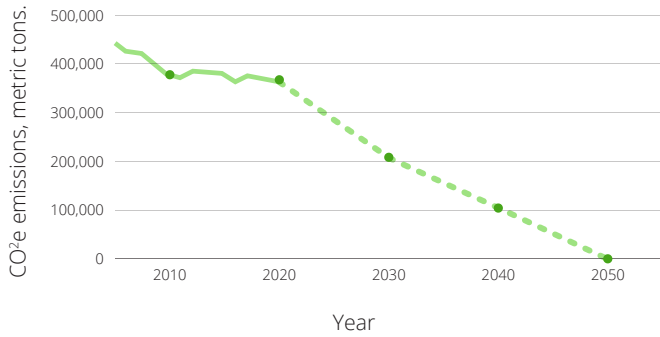

## Our goal: net-zero by 2050

The Climate Action Plan engages the community, sets goals for greenhouse gas emissions reduction, defines and prioritizes actions, and creates a blueprint for building resilience and achieving net-zero emissions by 2050.

## Our goal: net-zero by 2050

Future benchmarks based on United Nations IPCC recommendations.