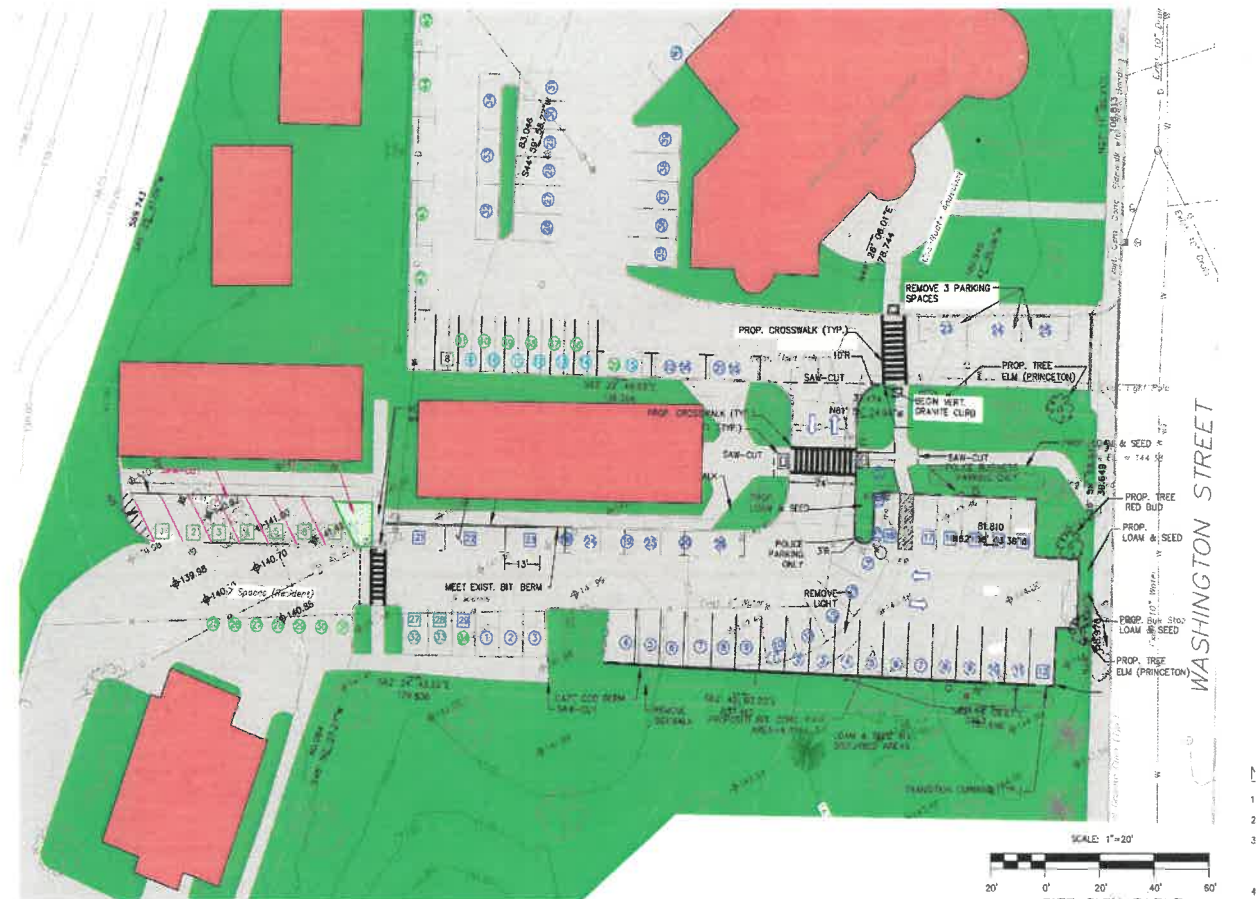

WELLESLEY POLICE STATION PARKING LOT IMPROVEMENTS PROJECT

EXISTING CONDITIONS

PROPOSED CONDITIONS