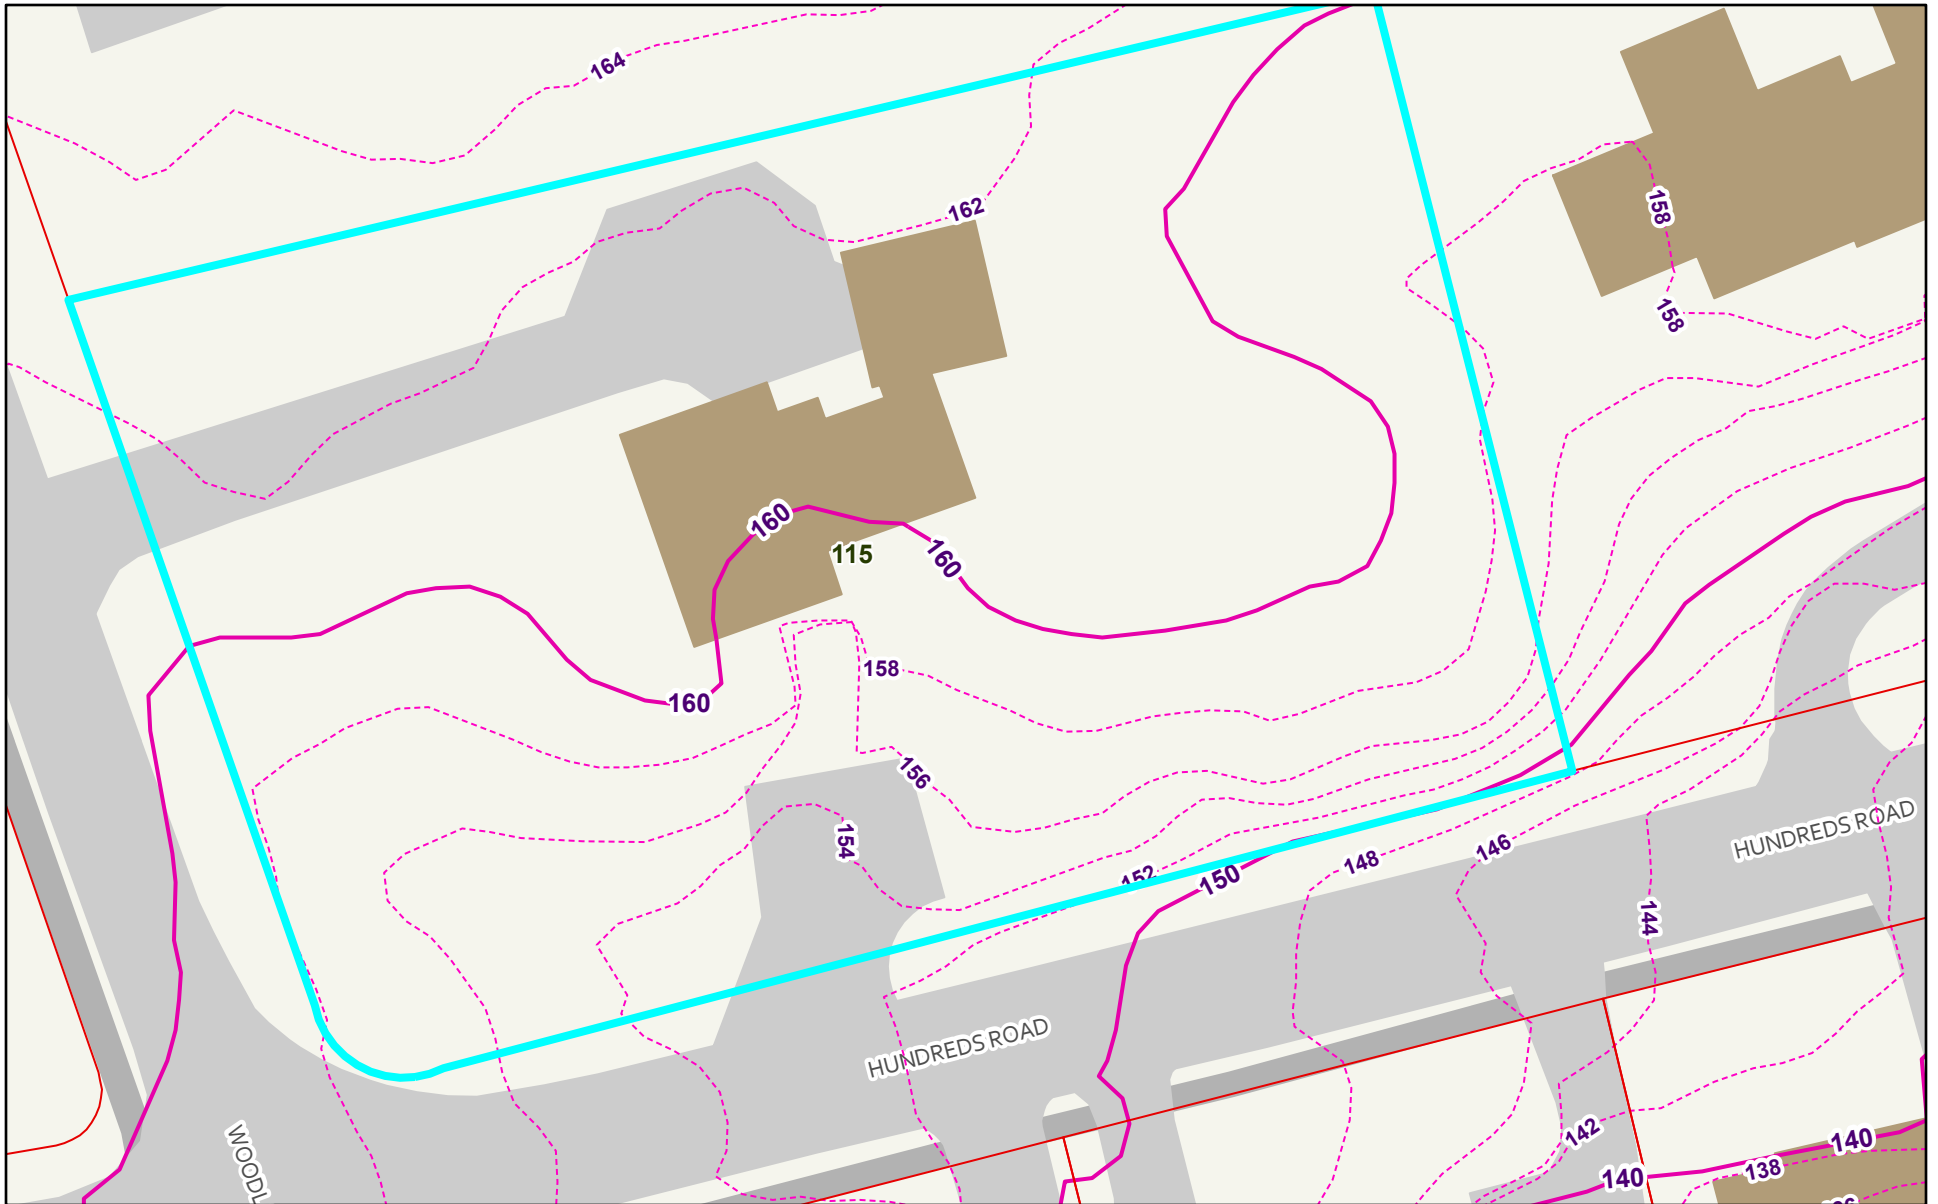

# Wellesley Property Viewer

11/16/2022, 9:33:35 AM

-  Assessor Parcels
-  Minor Contours (2')
-  Major Contours (10')