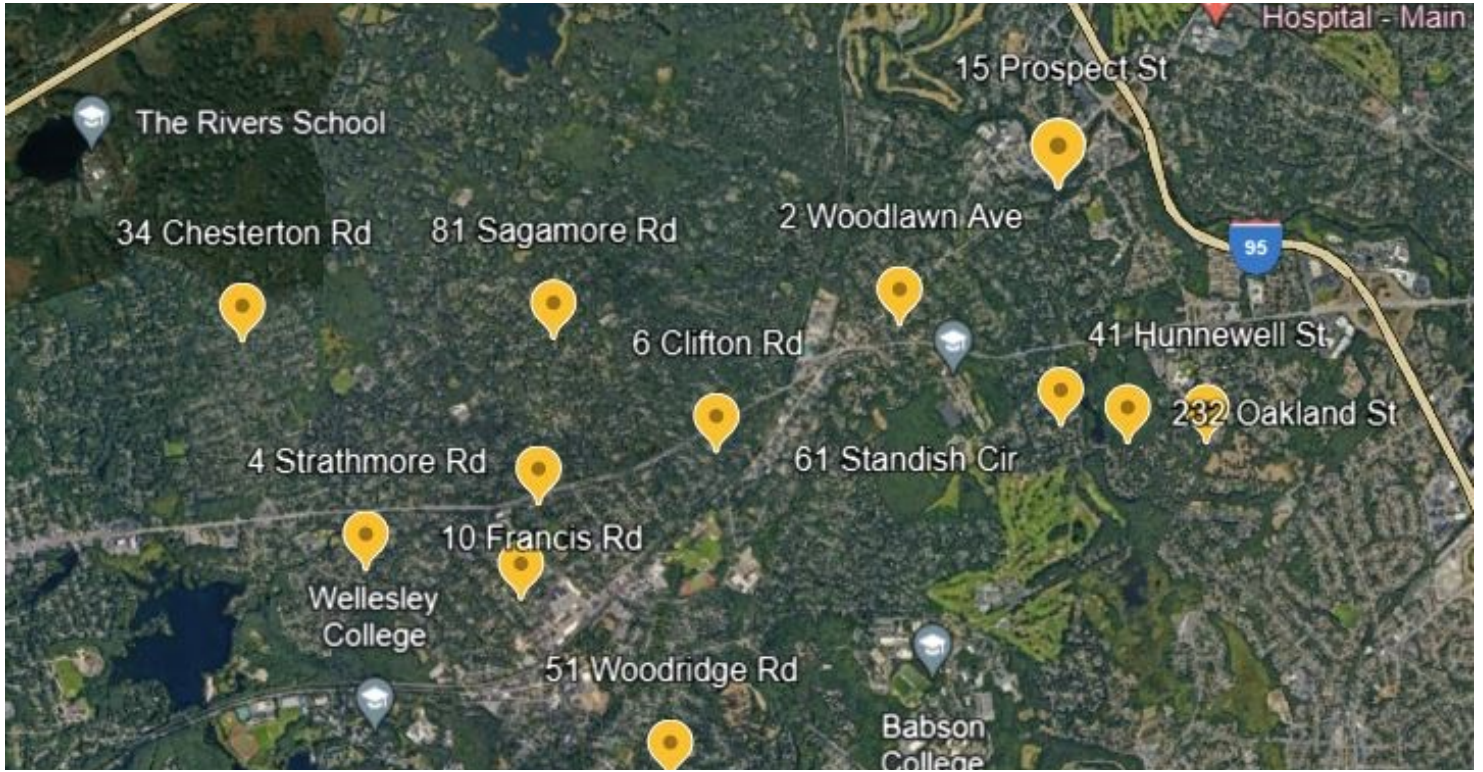

Town Wide Yard Sale 2023

| <u>Address</u> | <u>Time</u> | <u>Items Sold</u> |
|----------------------------------|-------------|---|
| <u>Sat - September 30</u> | | |
| 51 Woodridge Rd | 1 - 5 pm | Kids items, Toys, Sporting Goods, Household |
| 34 Chesterton Rd | 10am-2pm | Furniture, art, decor, lighting, clothing |
| 6 Clifton rd | 3-6pm | Boys shoes, NERF guns, bike, sports equipment |
| 2 Woodlawn Ave | 9am to 4pm | Kids bike, legos, toys, books, clothing, shoes, household |
| 61 Standish Circle | 9am-3pm | Toys, furniture, sporting goods, girls skating dresses, household |

| <u>Address</u> | <u>Time</u> | <u>Items Sold</u> |
|----------------------------------|---------------------|--|
| <u>Sunday - October 1</u> | | |
| 4 Strathmore Rd | 10 am- 2 pm | Household, clothing kids, men & women |
| 41 Hunnewell Street | 10am to 5pm | Home items, furniture, clothes, technology, toys |
| 81 Sagamore Road | 8am to 5pm | Oriental Rugs, Damask tablecloths & napkins, framed Artwork, home decor, |
| 232 Oakland Street | 9:00 am to 12:00 pm | Furniture, decor, Clothes, household, pet, Books, antique |
| 15 Prospect Street | 10 am - 1 pm | sporting goods, household, office supplies, electronics |
| 61 Standish Circle | 10 am-3pm | Toys, furniture, sporting goods, girls skating dresses, household |

WELLESLEY RECREATION

Something for Everyone

| <u>Address</u> | <u>Time</u> | <u>Items Sold</u> |
|---|---|--|
| <u>Saturday & Sunday</u> | | |
| <u>September 30 & Oct. 1</u> | | |
| 11 Pleasant St | Saturday: 10 am -5 pm Sunday: 10 am—5 pm | Kids clothes, toys, household books, appliances, |
| 10 Francis Rd | Saturday: 11am—5pm Sunday: 8 am—5 pm | household items, home decor, art work - coastal inspired |