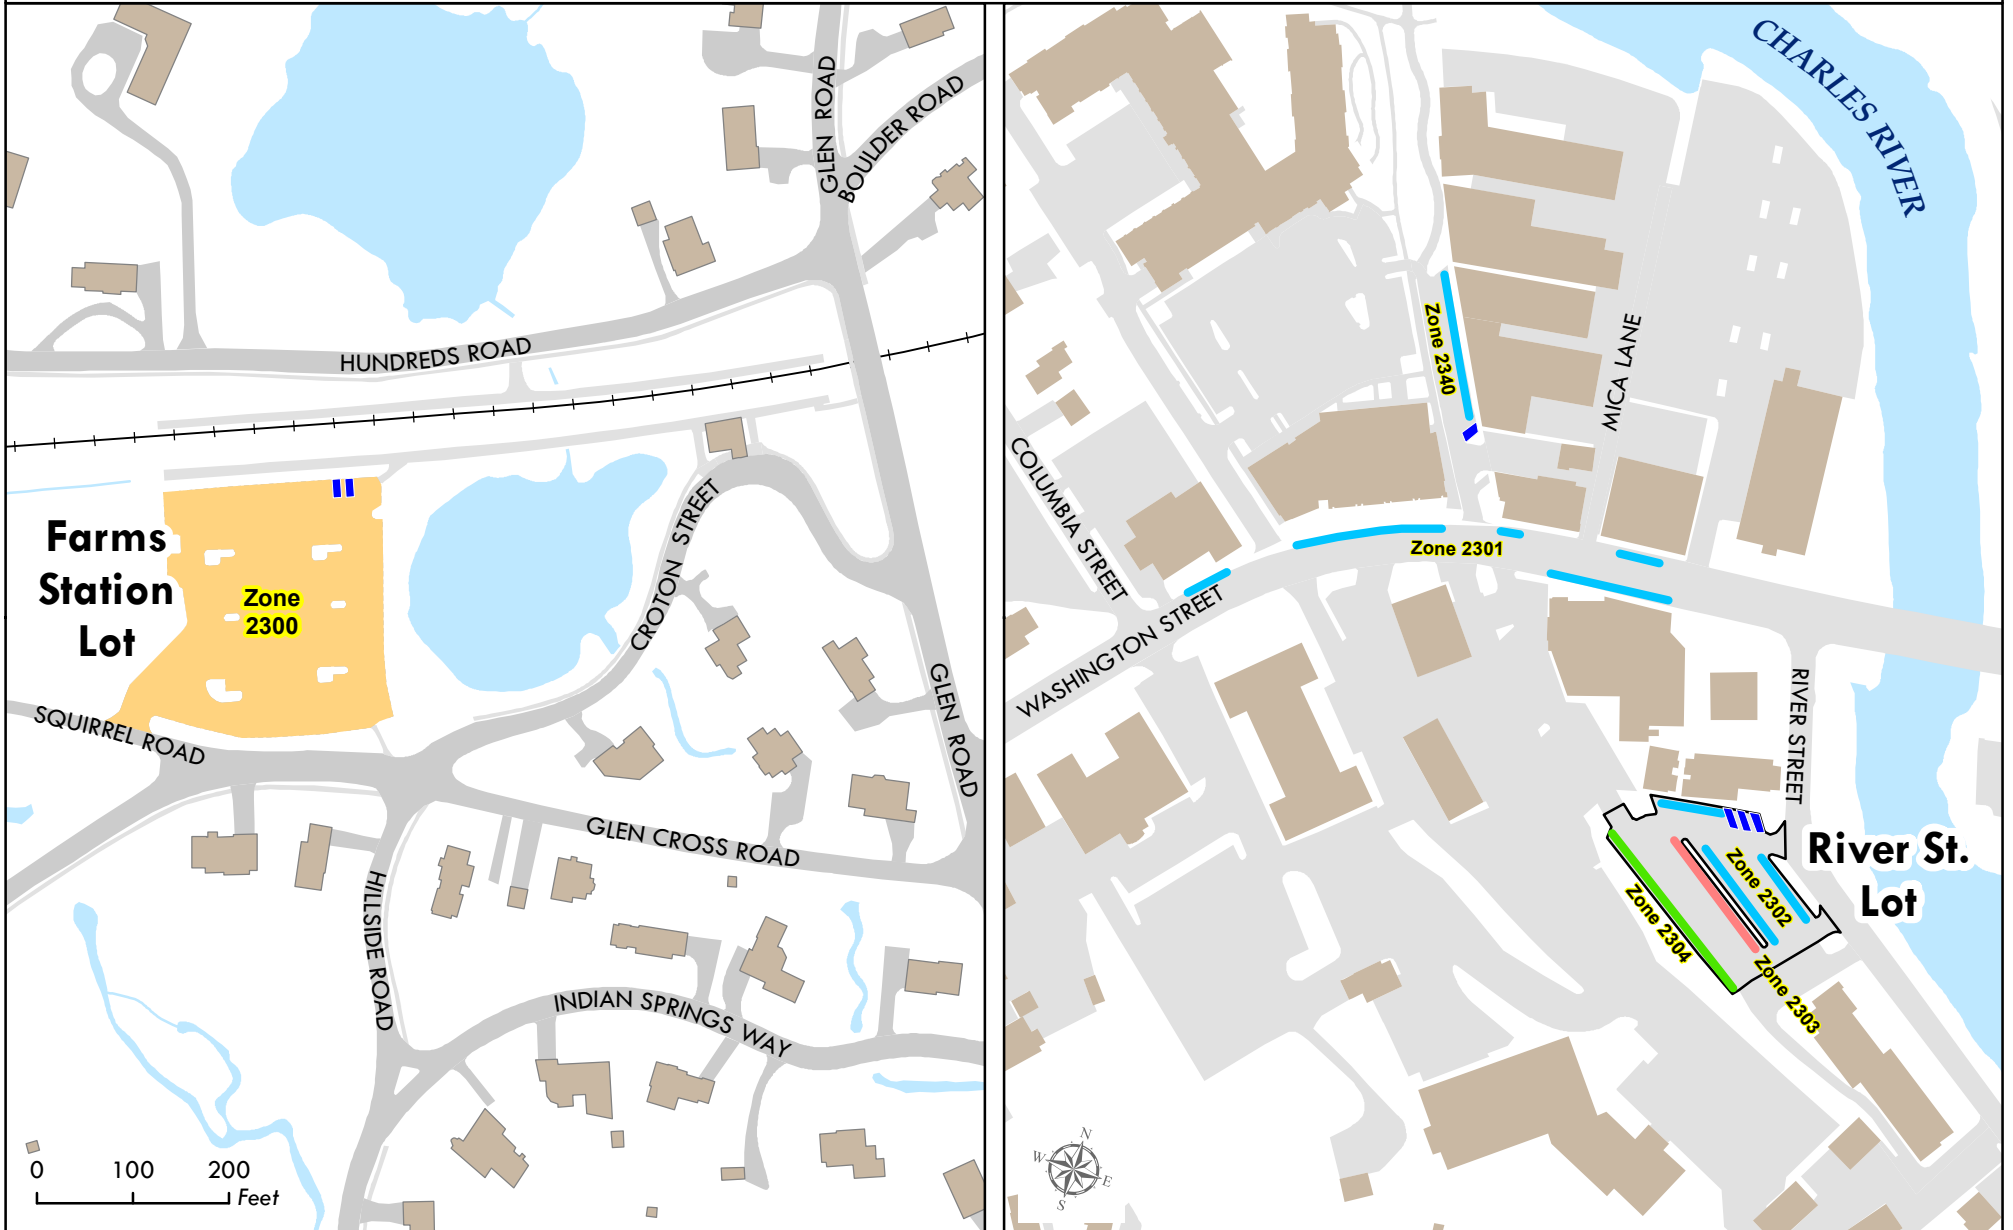

Wellesley Farms Station Lot & Lower Falls Area Metered / Permitted Parking

- Handicapped Spaces
- All Day Parking
- 2 Hour Meters
- 4-Hour Meters
- 10-Hour Meters