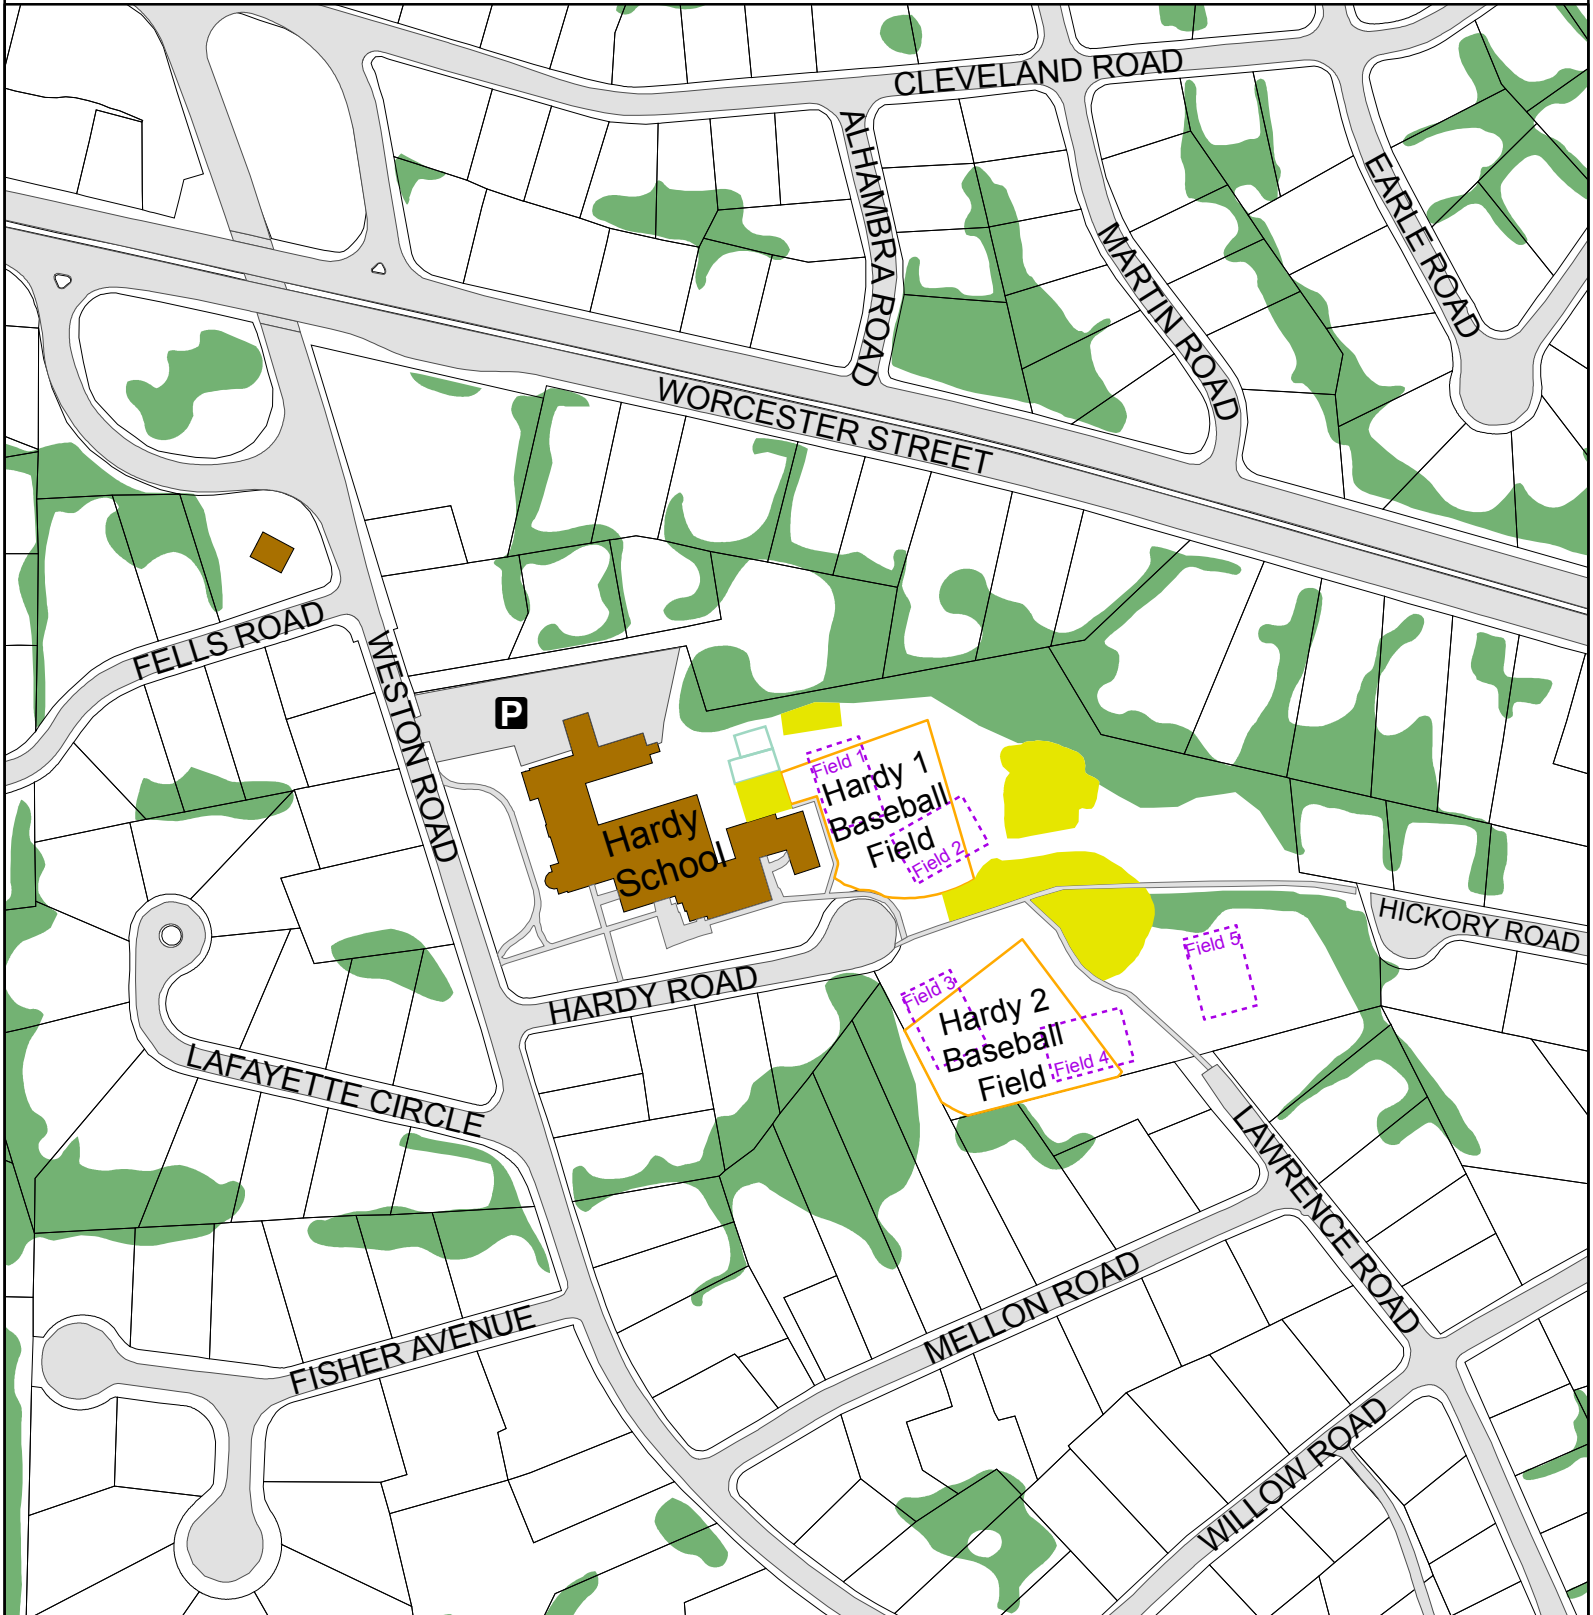

Hardy School Fields Fall Layout

Wellesley, Massachusetts

Prepared for the Recreation Department
by Network & Information Systems GIS

- Baseball/Softball
- Youth Soccer
- Basketball Court
- Playground
- Woodland Areas

s:\reclmapdocs\003397_MS\FallSportsMaps\HardyFieldFallLayout.mxd

Revised 10.20.06

Disclaimer:
 This map is for display purposes only. It is neither legally recorded nor is it a survey and it is not intended to be used as such. Consult appropriate boards or town departments for specific questions and accuracy requirements. The Town of Wellesley expressly disclaims responsibility for damages or liability that may arise from the use of this map.