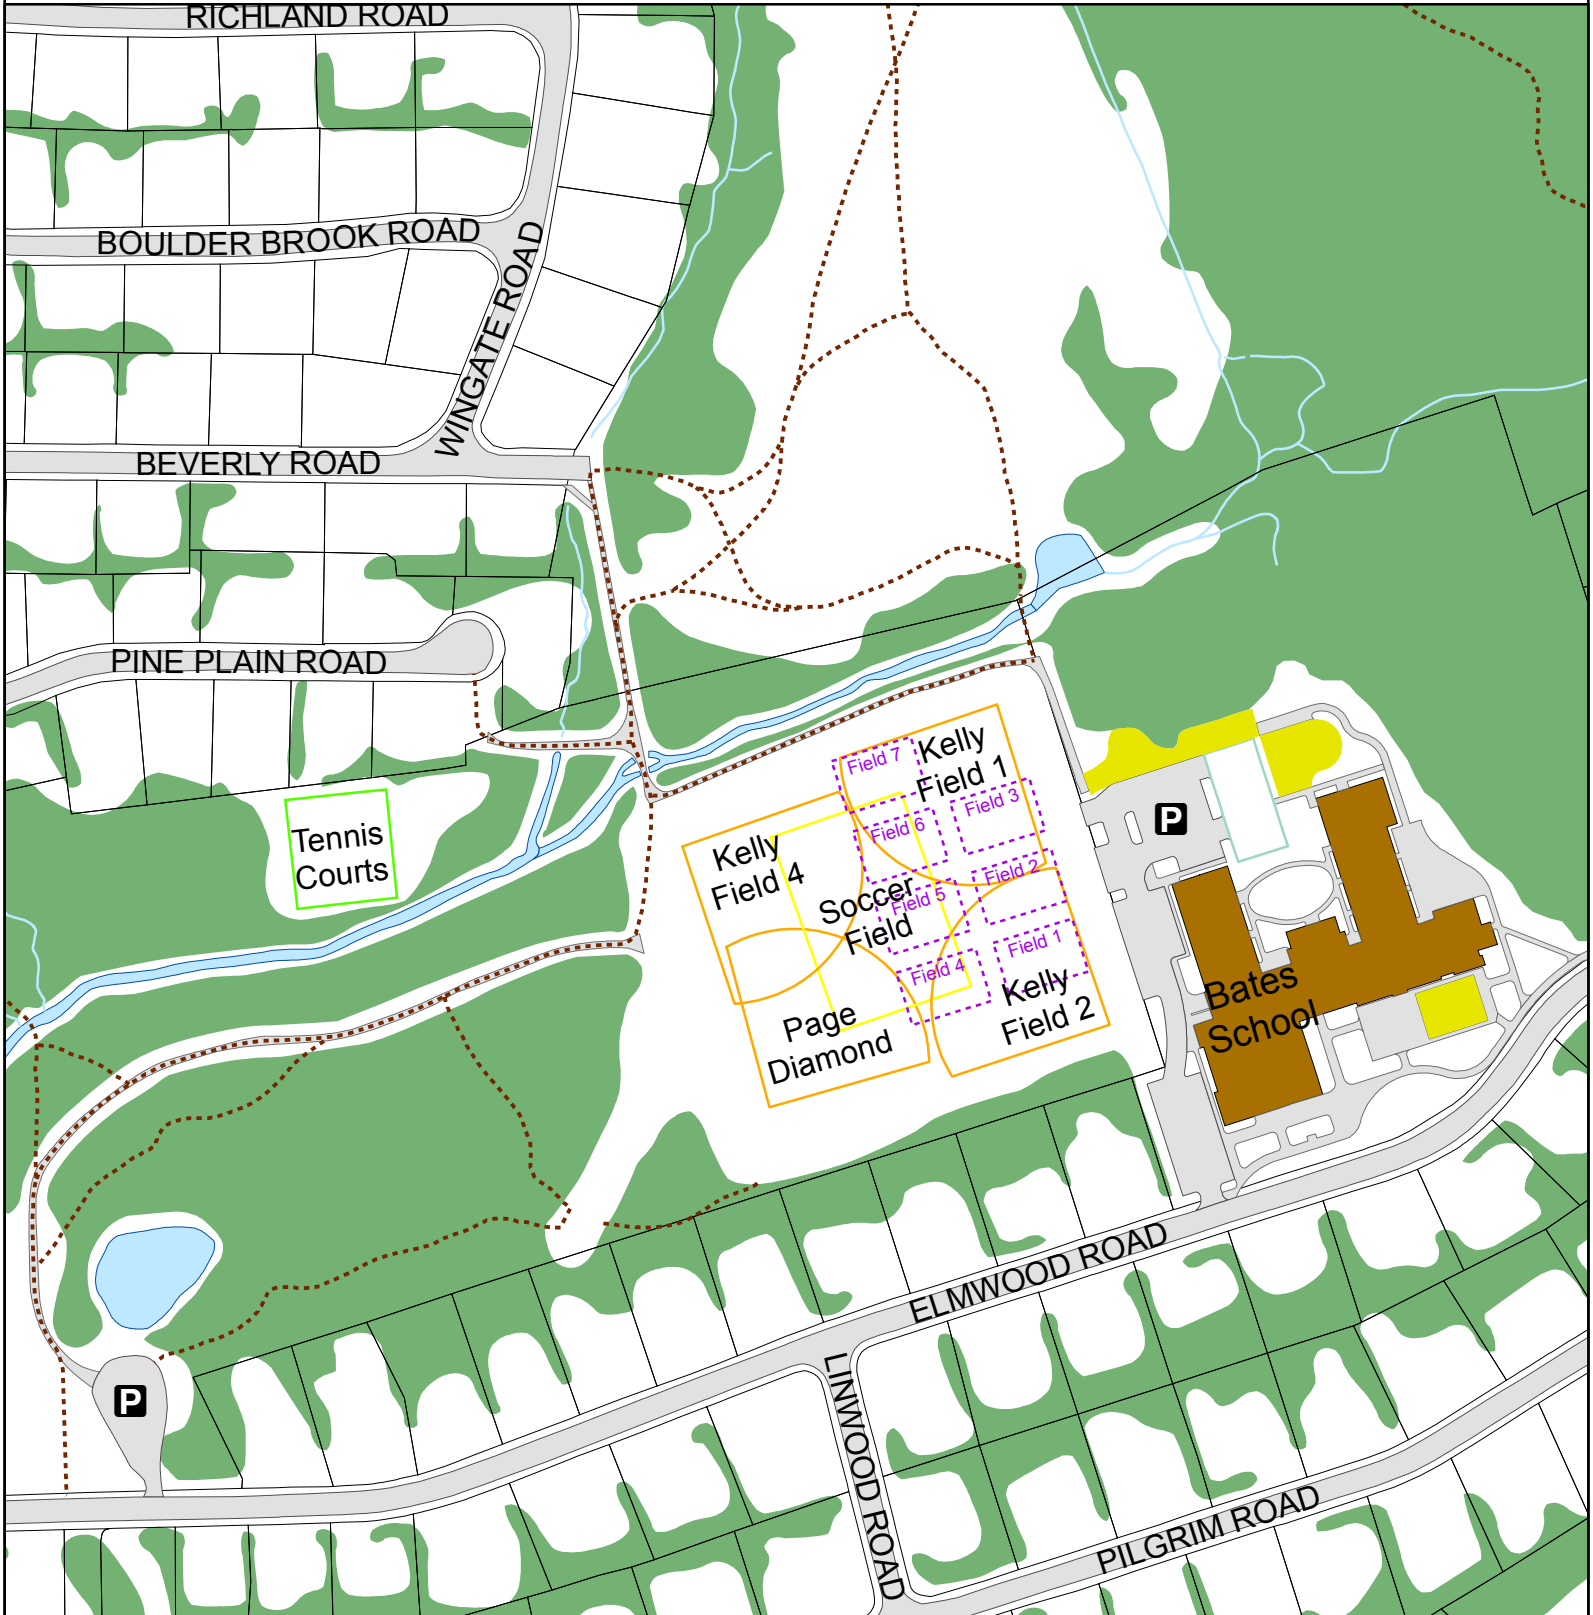

# Kelly Field Fall Layout

Wellesley, Massachusetts

Prepared for the Recreation Department  
by Network & Information Systems GIS

- Baseball/Softball
- Soccer
- Youth Soccer
- Basketball Court
- Tennis Court
- Playground
- Woodland Areas
- Trails

s:\reclmapdocs\003397\_MSI\FallSportsMaps\KellyFieldFallLayout.mxd

Revised 10.20.06

Disclaimer:  
 This map is for display purposes only. It is neither legally recorded nor is it a survey and it is not intended to be used as such. Consult appropriate boards or town departments for specific questions and accuracy requirements. The Town of Wellesley expressly disclaims responsibility for damages or liability that may arise from the use of this map.