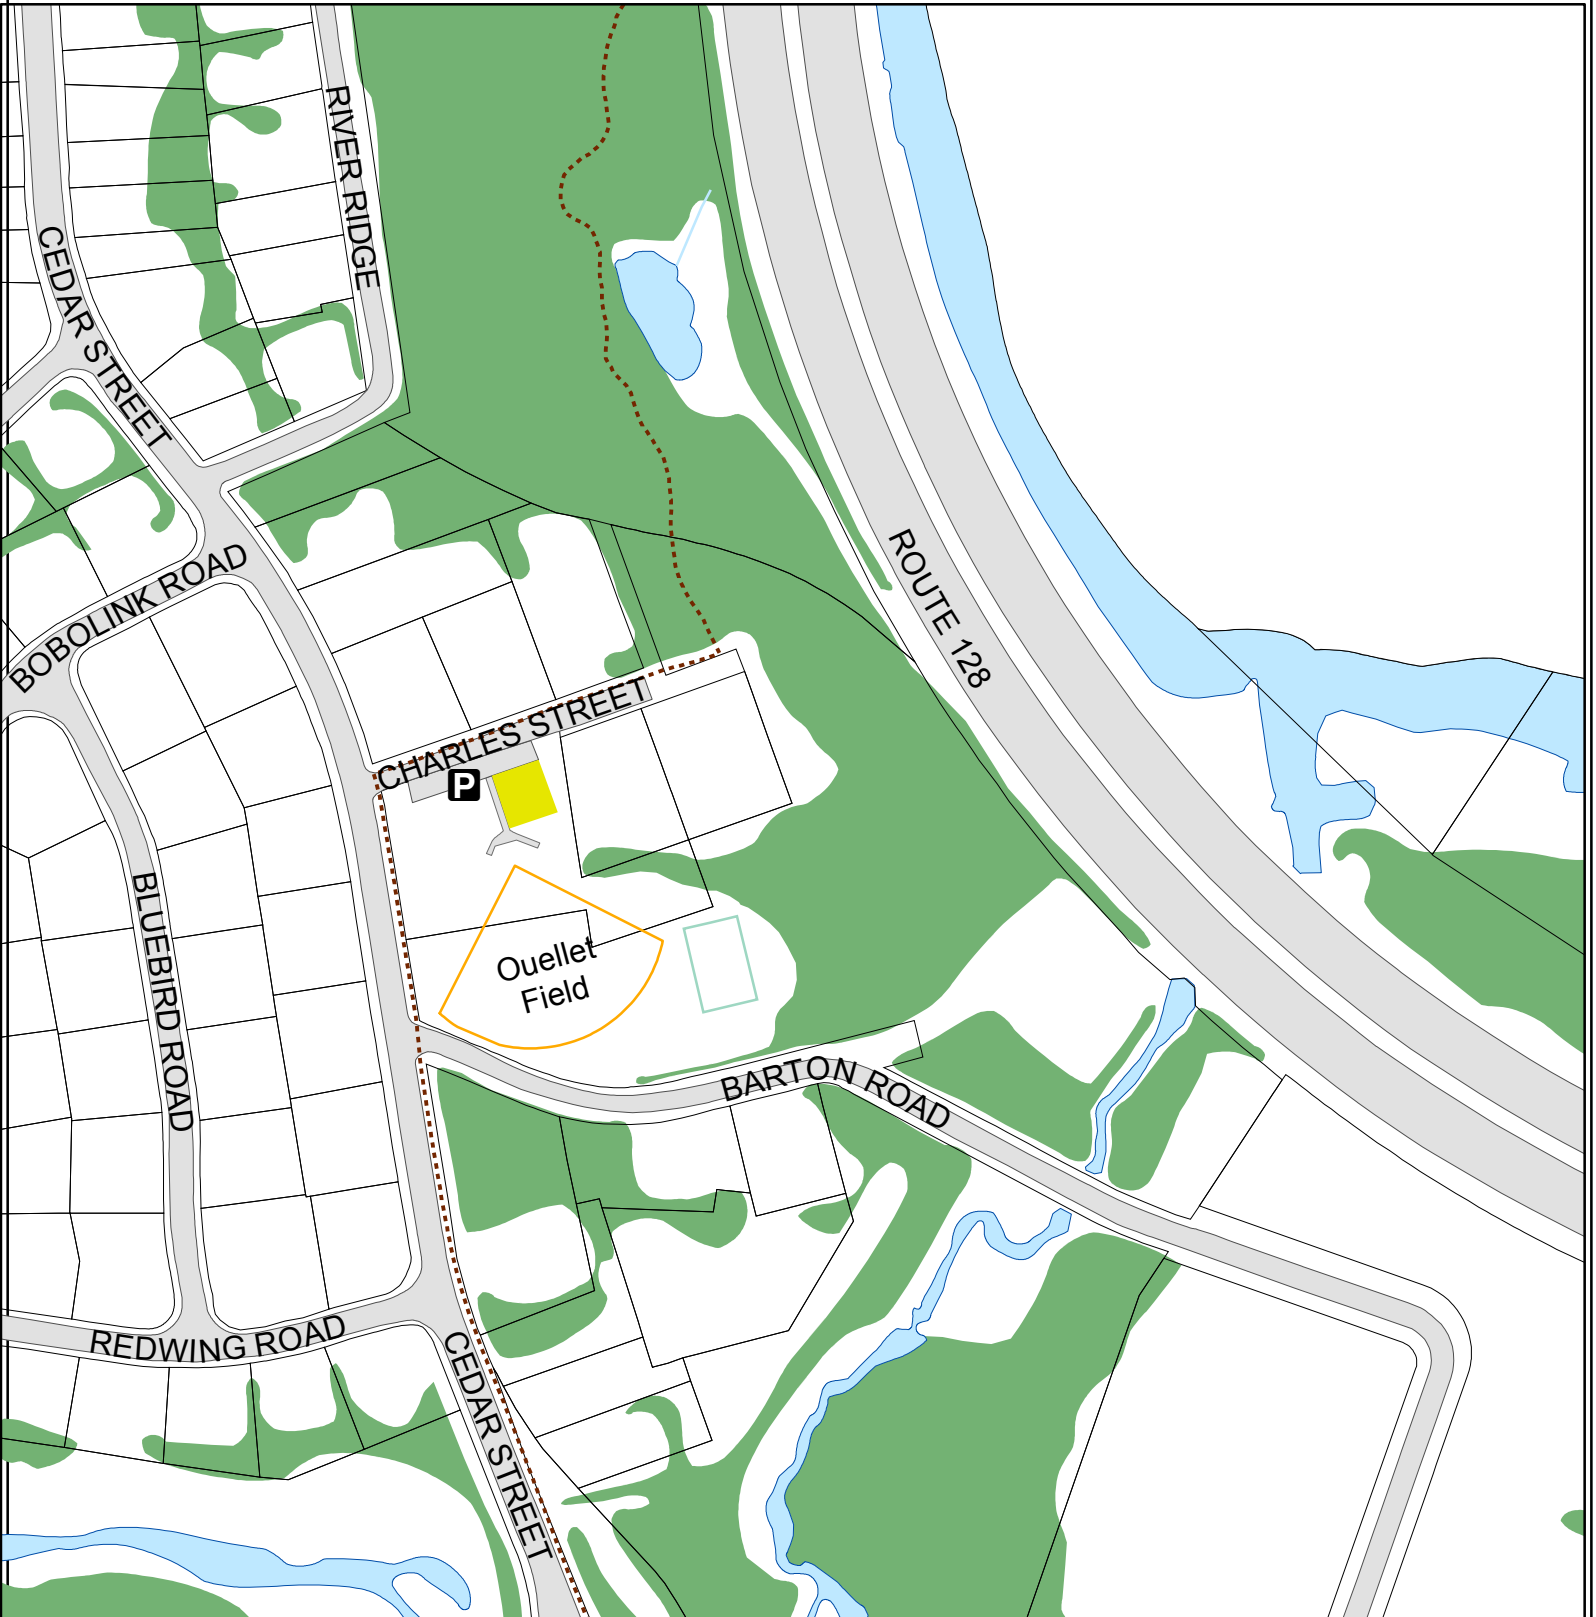

# Ouellet Playground Fall Layout

Wellesley, Massachusetts

Prepared for the Recreation Department  
by Network & Information Systems GIS

- Baseball/Softball
- Playground
- Basketball Court
- Woodland Areas
- Trails

s:\rec\mapdocs\003397\_MSI\FallSportsMaps\OuelletPlaygroundFallLayout.mxd

Revised 10.20.06

**Disclaimer:**  
 This map is for display purposes only. It is neither legally recorded nor is it a survey and it is not intended to be used as such. Consult appropriate boards or town departments for specific questions and accuracy requirements. The Town of Wellesley expressly disclaims responsibility for damages or liability that may arise from the use of this map.