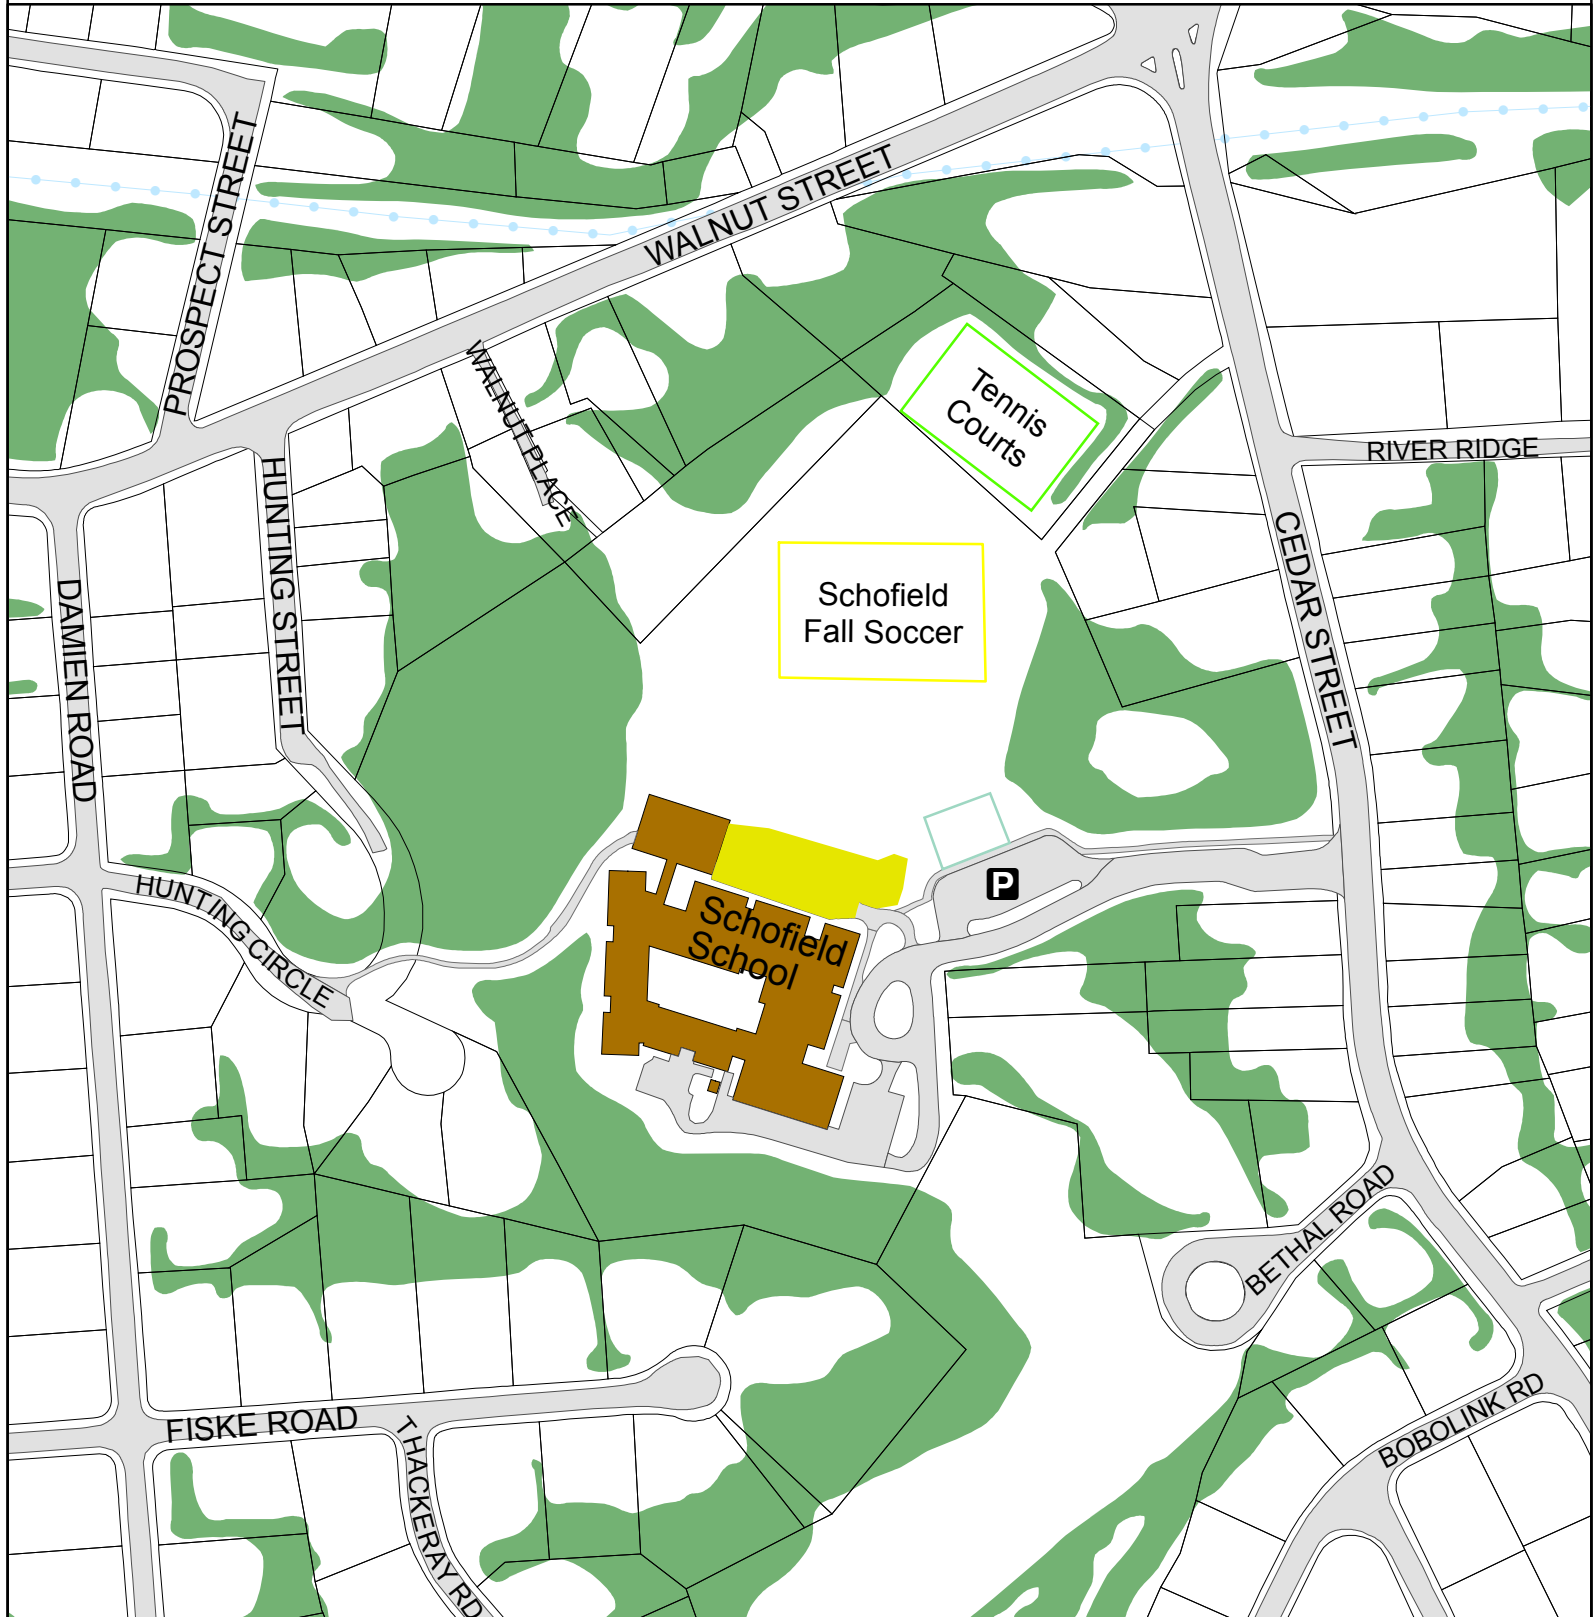

Schofield School Fields Fall Layout

Wellesley, Massachusetts

Prepared for the Recreation Department
by Network & Information Systems GIS

- Baseball/Softball
- Soccer
- Basketball Court
- Tennis Court
- Playground
- Woodland Areas

s:\recl\mapdocs\003397_MS\FallSportsMaps\SchofieldFieldFallLayout.mxd

Revised 10.20.06

Disclaimer:
This map is for display purposes only. It is neither legally recorded nor is it a survey and it is not intended to be used as such. Consult appropriate boards or town departments for specific questions and accuracy requirements. The Town of Wellesley expressly disclaims responsibility for damages or liability that may arise from the use of this map.